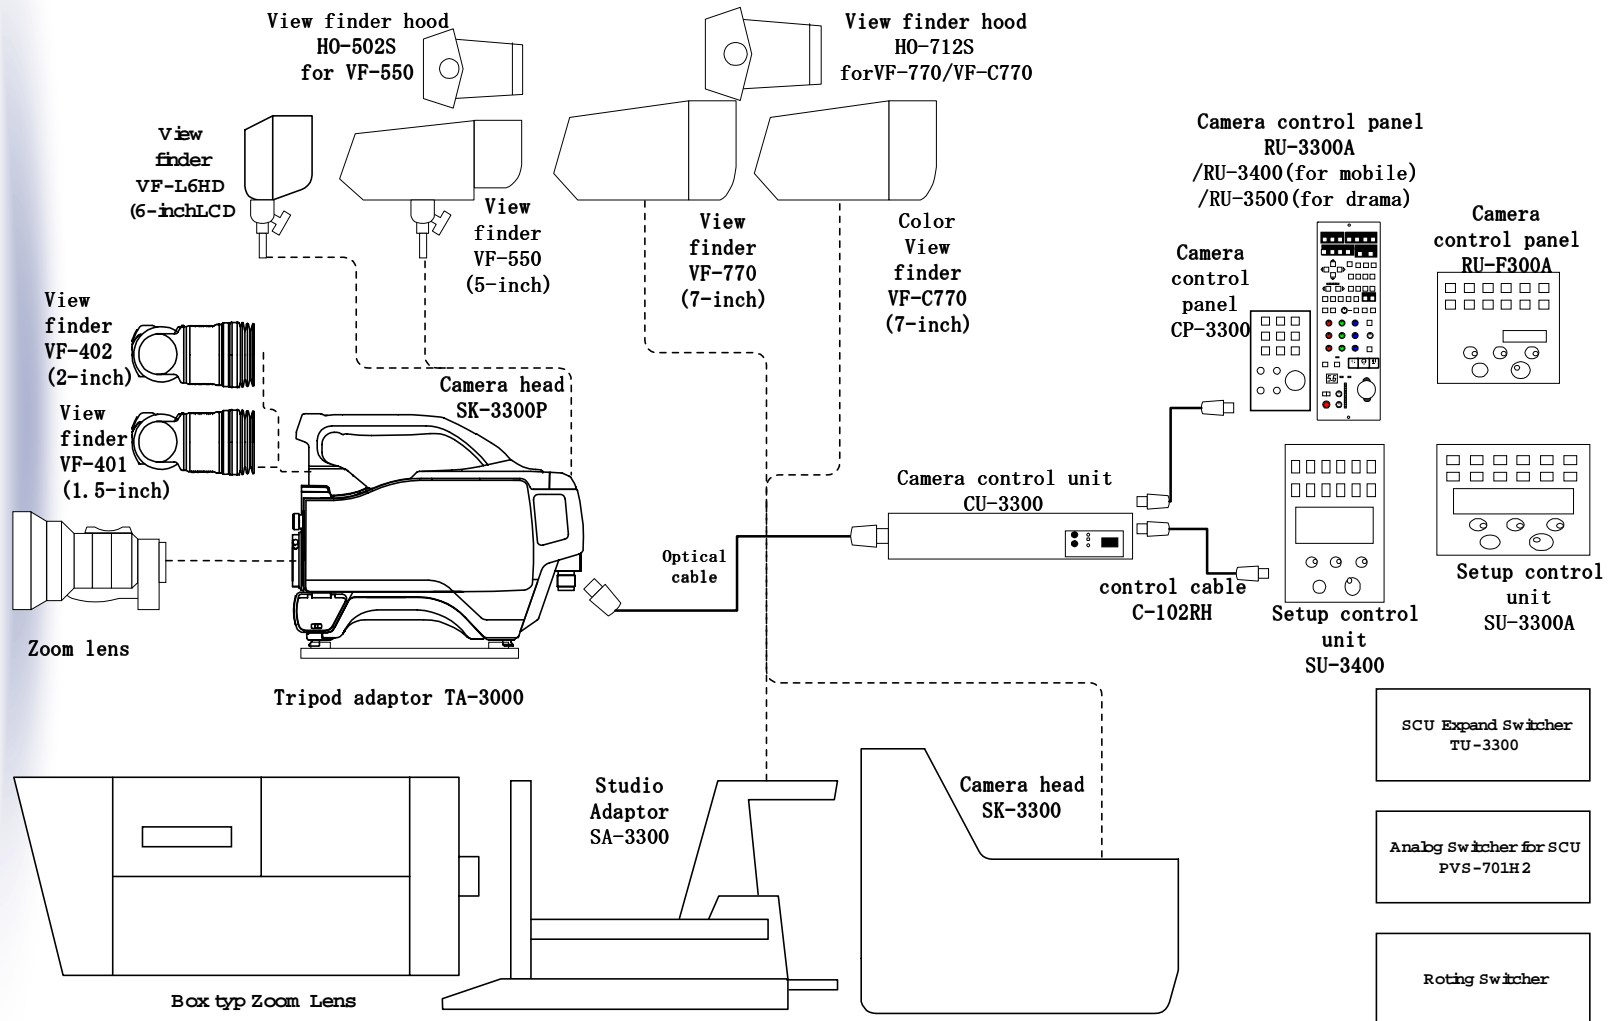

Composition

SK-3300/SK-3300P System Configuration

Worldwide Customer List

HDTV Camera	Qty	Broadcast Station
SK-3000P	11	TAO(1), NTV(2), CHUKYO TV(2), AOMORI TV(2), NHK(1), TV ASAHI(2), BS ASAHI(1)
SK-3000	9	NTV(4), CHUKYO(3), AOMORI TV(2)
SK-3300P	29	NTV(5), TAIWAN(8), SIZUOKA(4), EHIME(6), NTV(4), YAMAGATA TV(2),
SK-3300	12	TAIWAN TV(7), NTV(2), YAMANASHI(3),
TTL 2/11/02	61